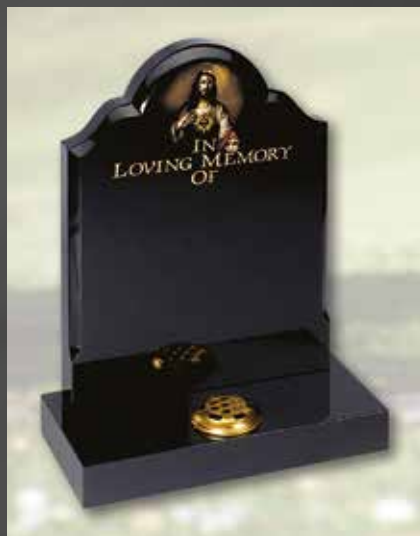

21 'birkdale with carved rose' in ruby red

22 barrel side, splay base lake scene in black

23 'the weeton' in white marble

24 barrel side with dove design in blue pearl granite

25 barrel side rose and heart design in aurora granite