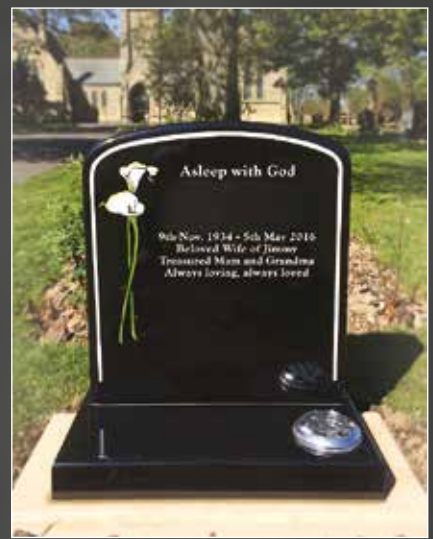

6 round edge with lilies in polished black