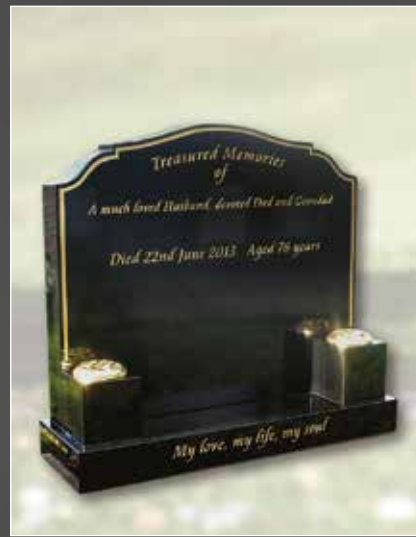

45 carved side in polished black galaxy

eden memorials
...where memories are set in stone

46 book design in polished black

47 'the perry' in polished black

48 'gates to heaven' in polished black

49 splay edge in bahama blue