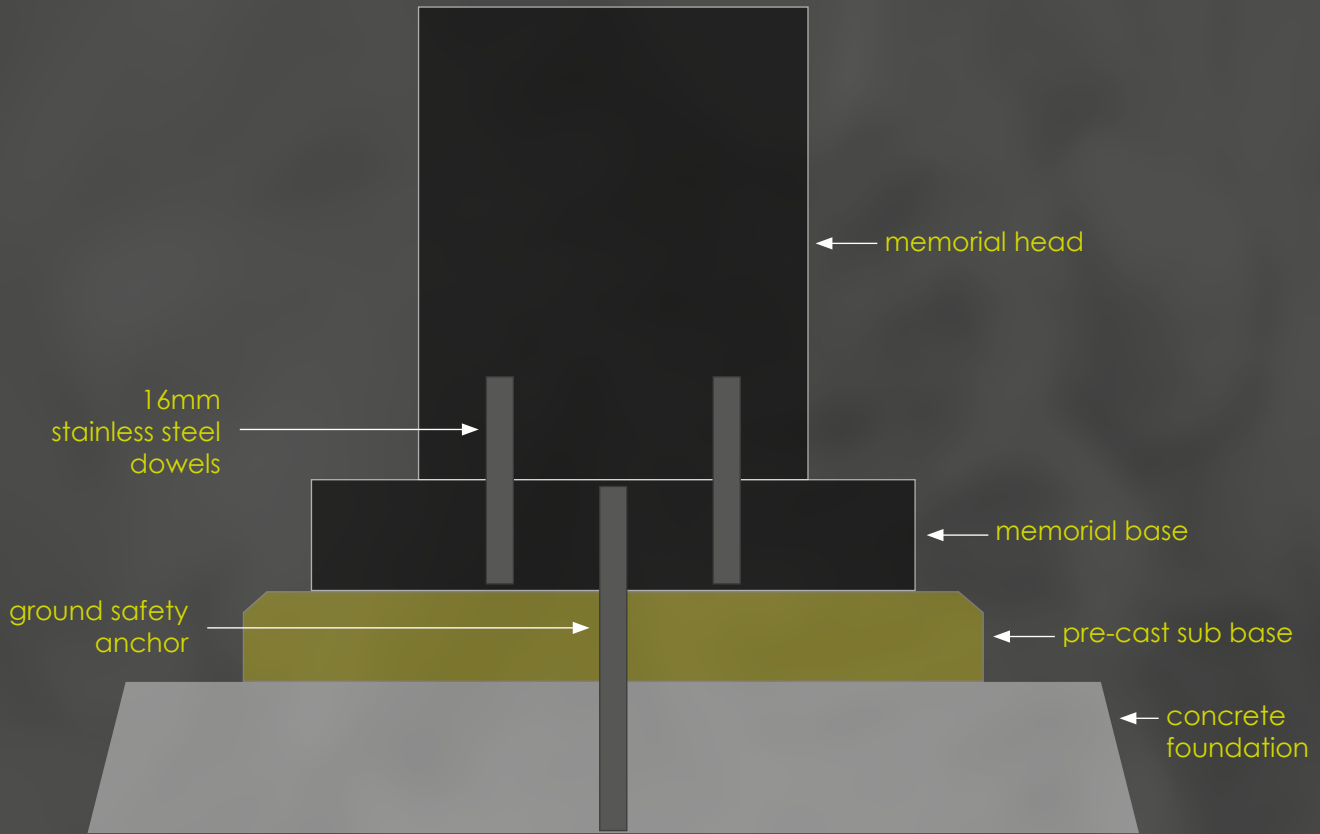

All of our memorials are fitted above and beyond the recommendations outlined in the code of working practice for NAMM (National Association of Memorial Masons).

Fitting is without doubt the most important part of the process and each memorial is assessed individually with regards to various factors including ground settlement, weather conditions, etc.